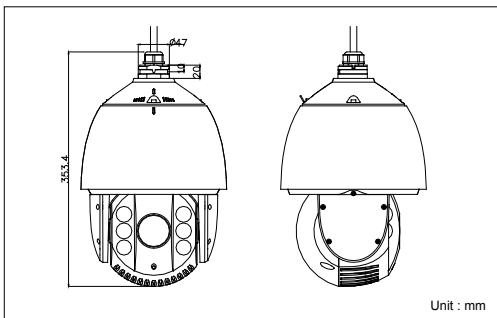

### Key features

- 1/3" Progressive Scan CMOS
- 1280 × 960 HD resolution
- 20X optical zoom, 16X digital zoom
- 100m IR distance
- True Day/Night, 3D DNR, Digital WDR
- 3D intelligent positioning
- Support 24VAC / High-PoE power supply

### Dimensions